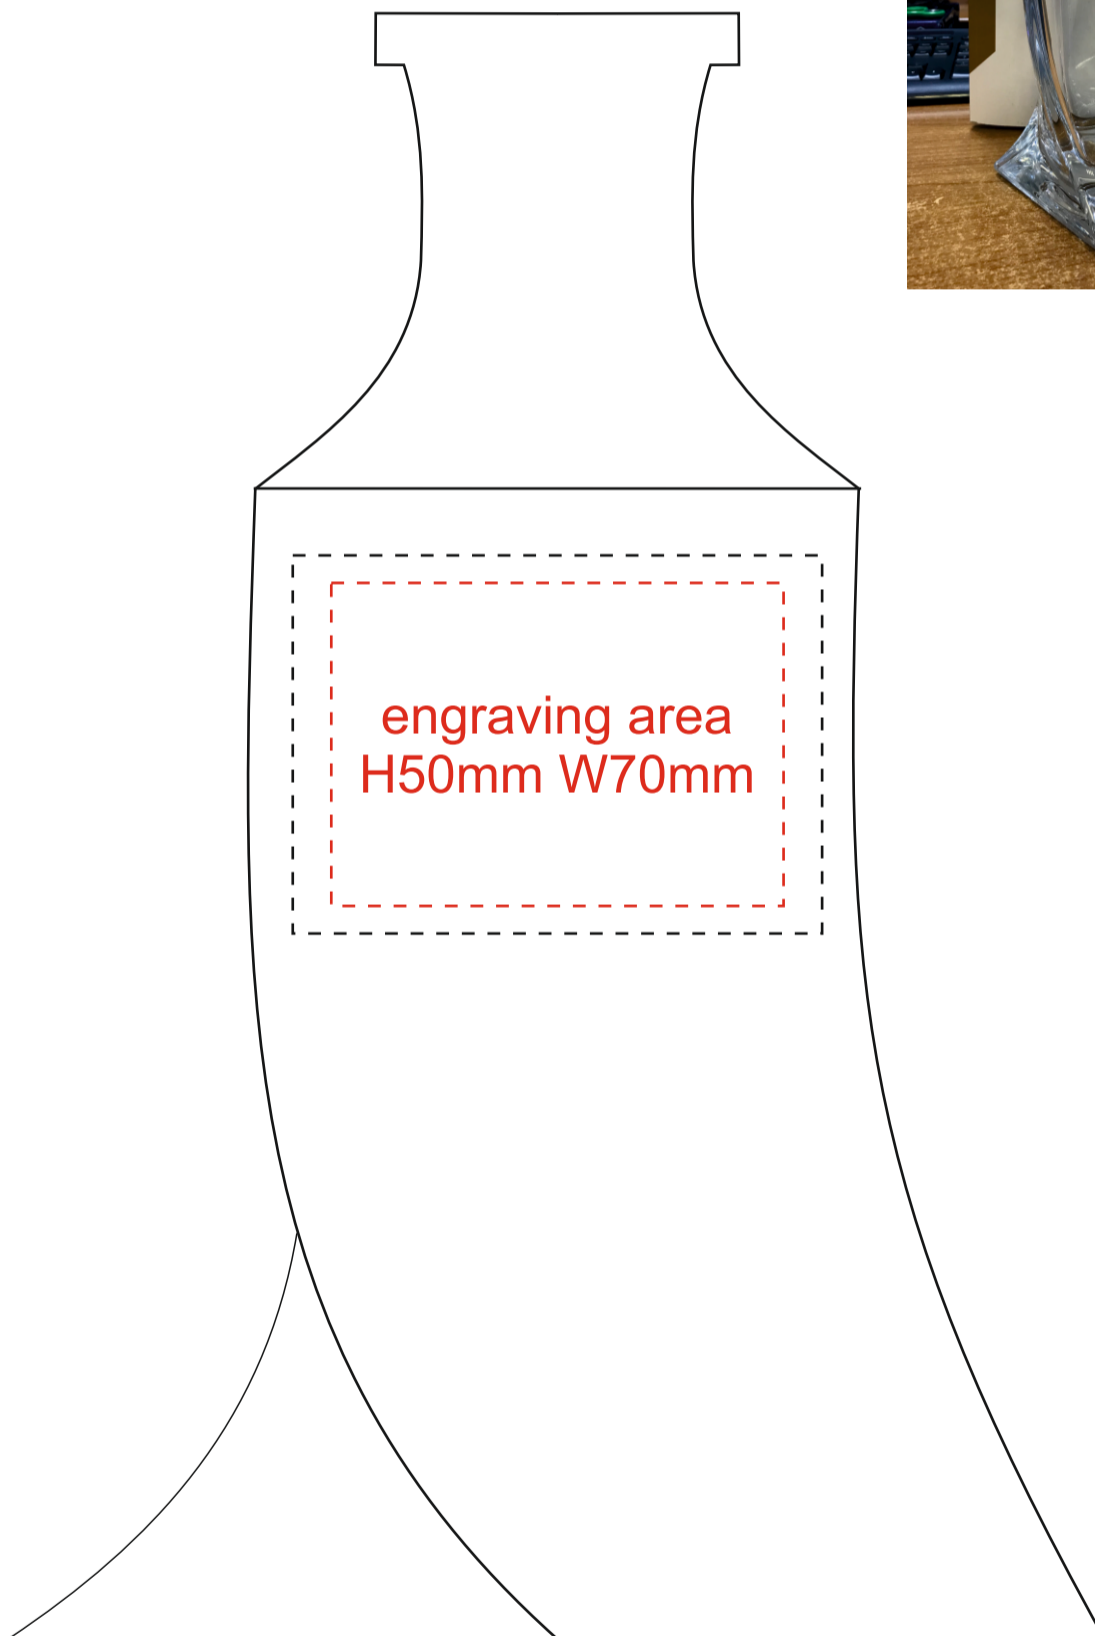

CB34

TWISTED DECANTER

TWISTED TUMBLER X2