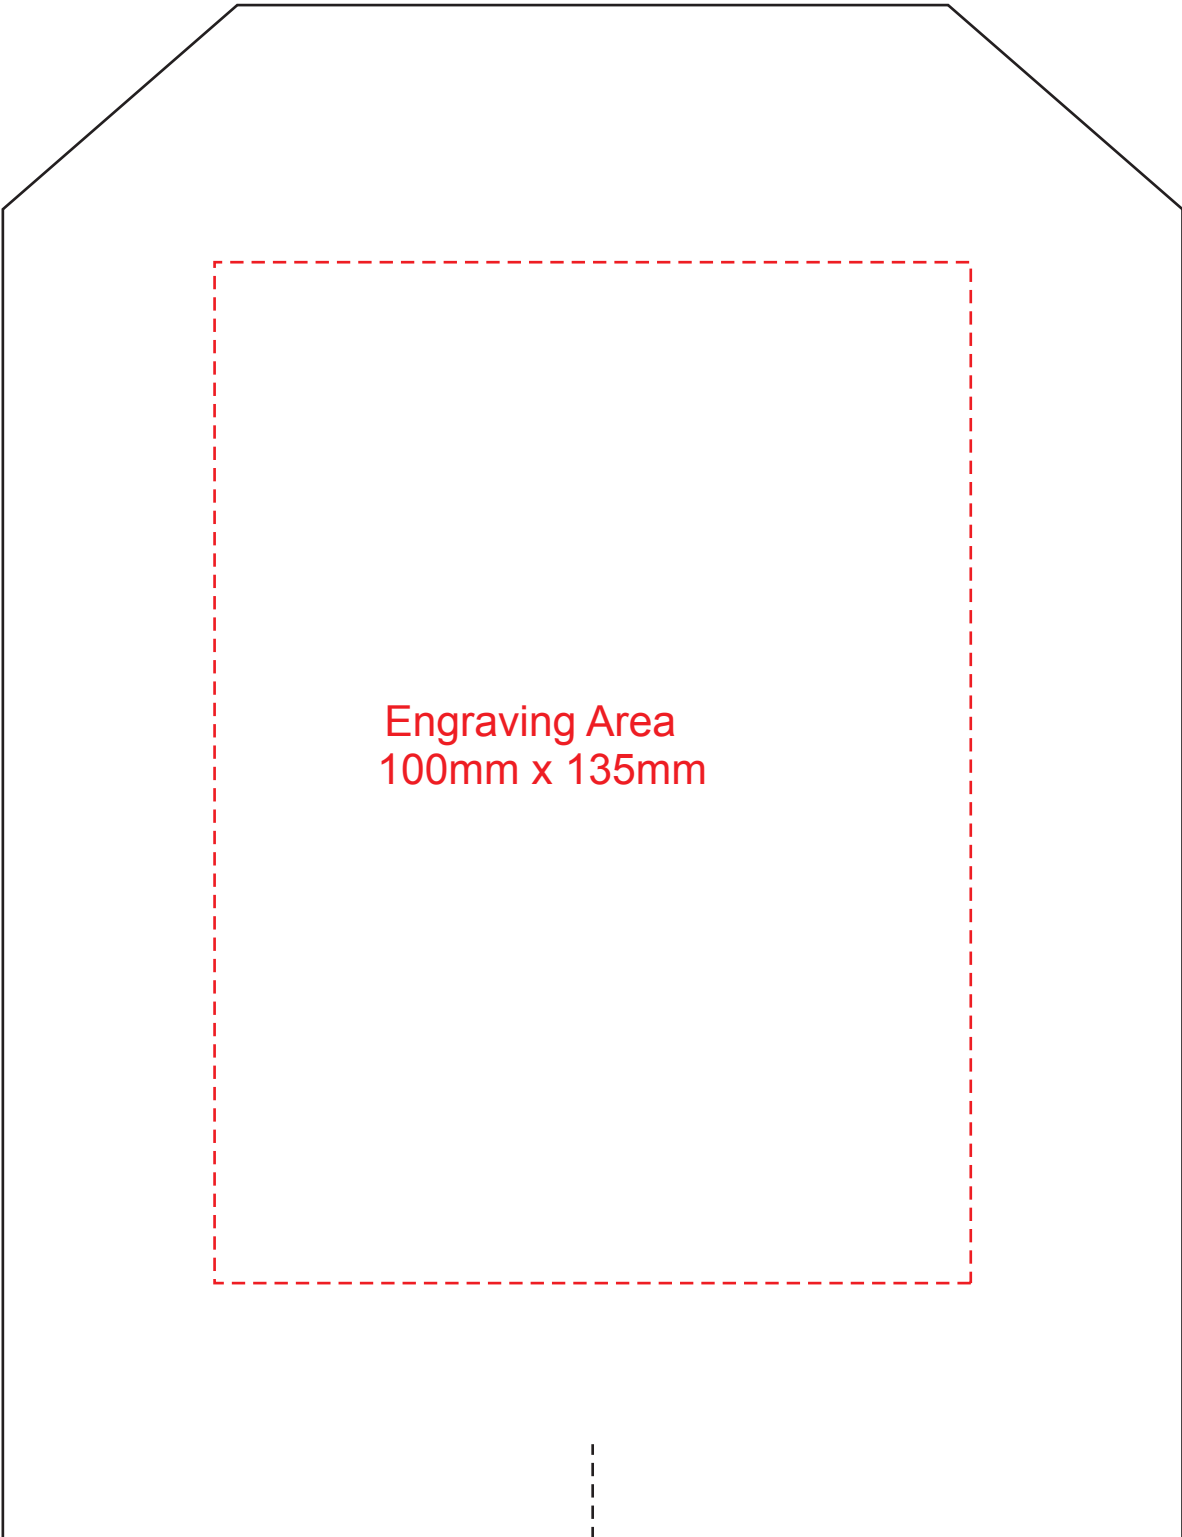

DY40

Engraving Area
100mm x 135mm