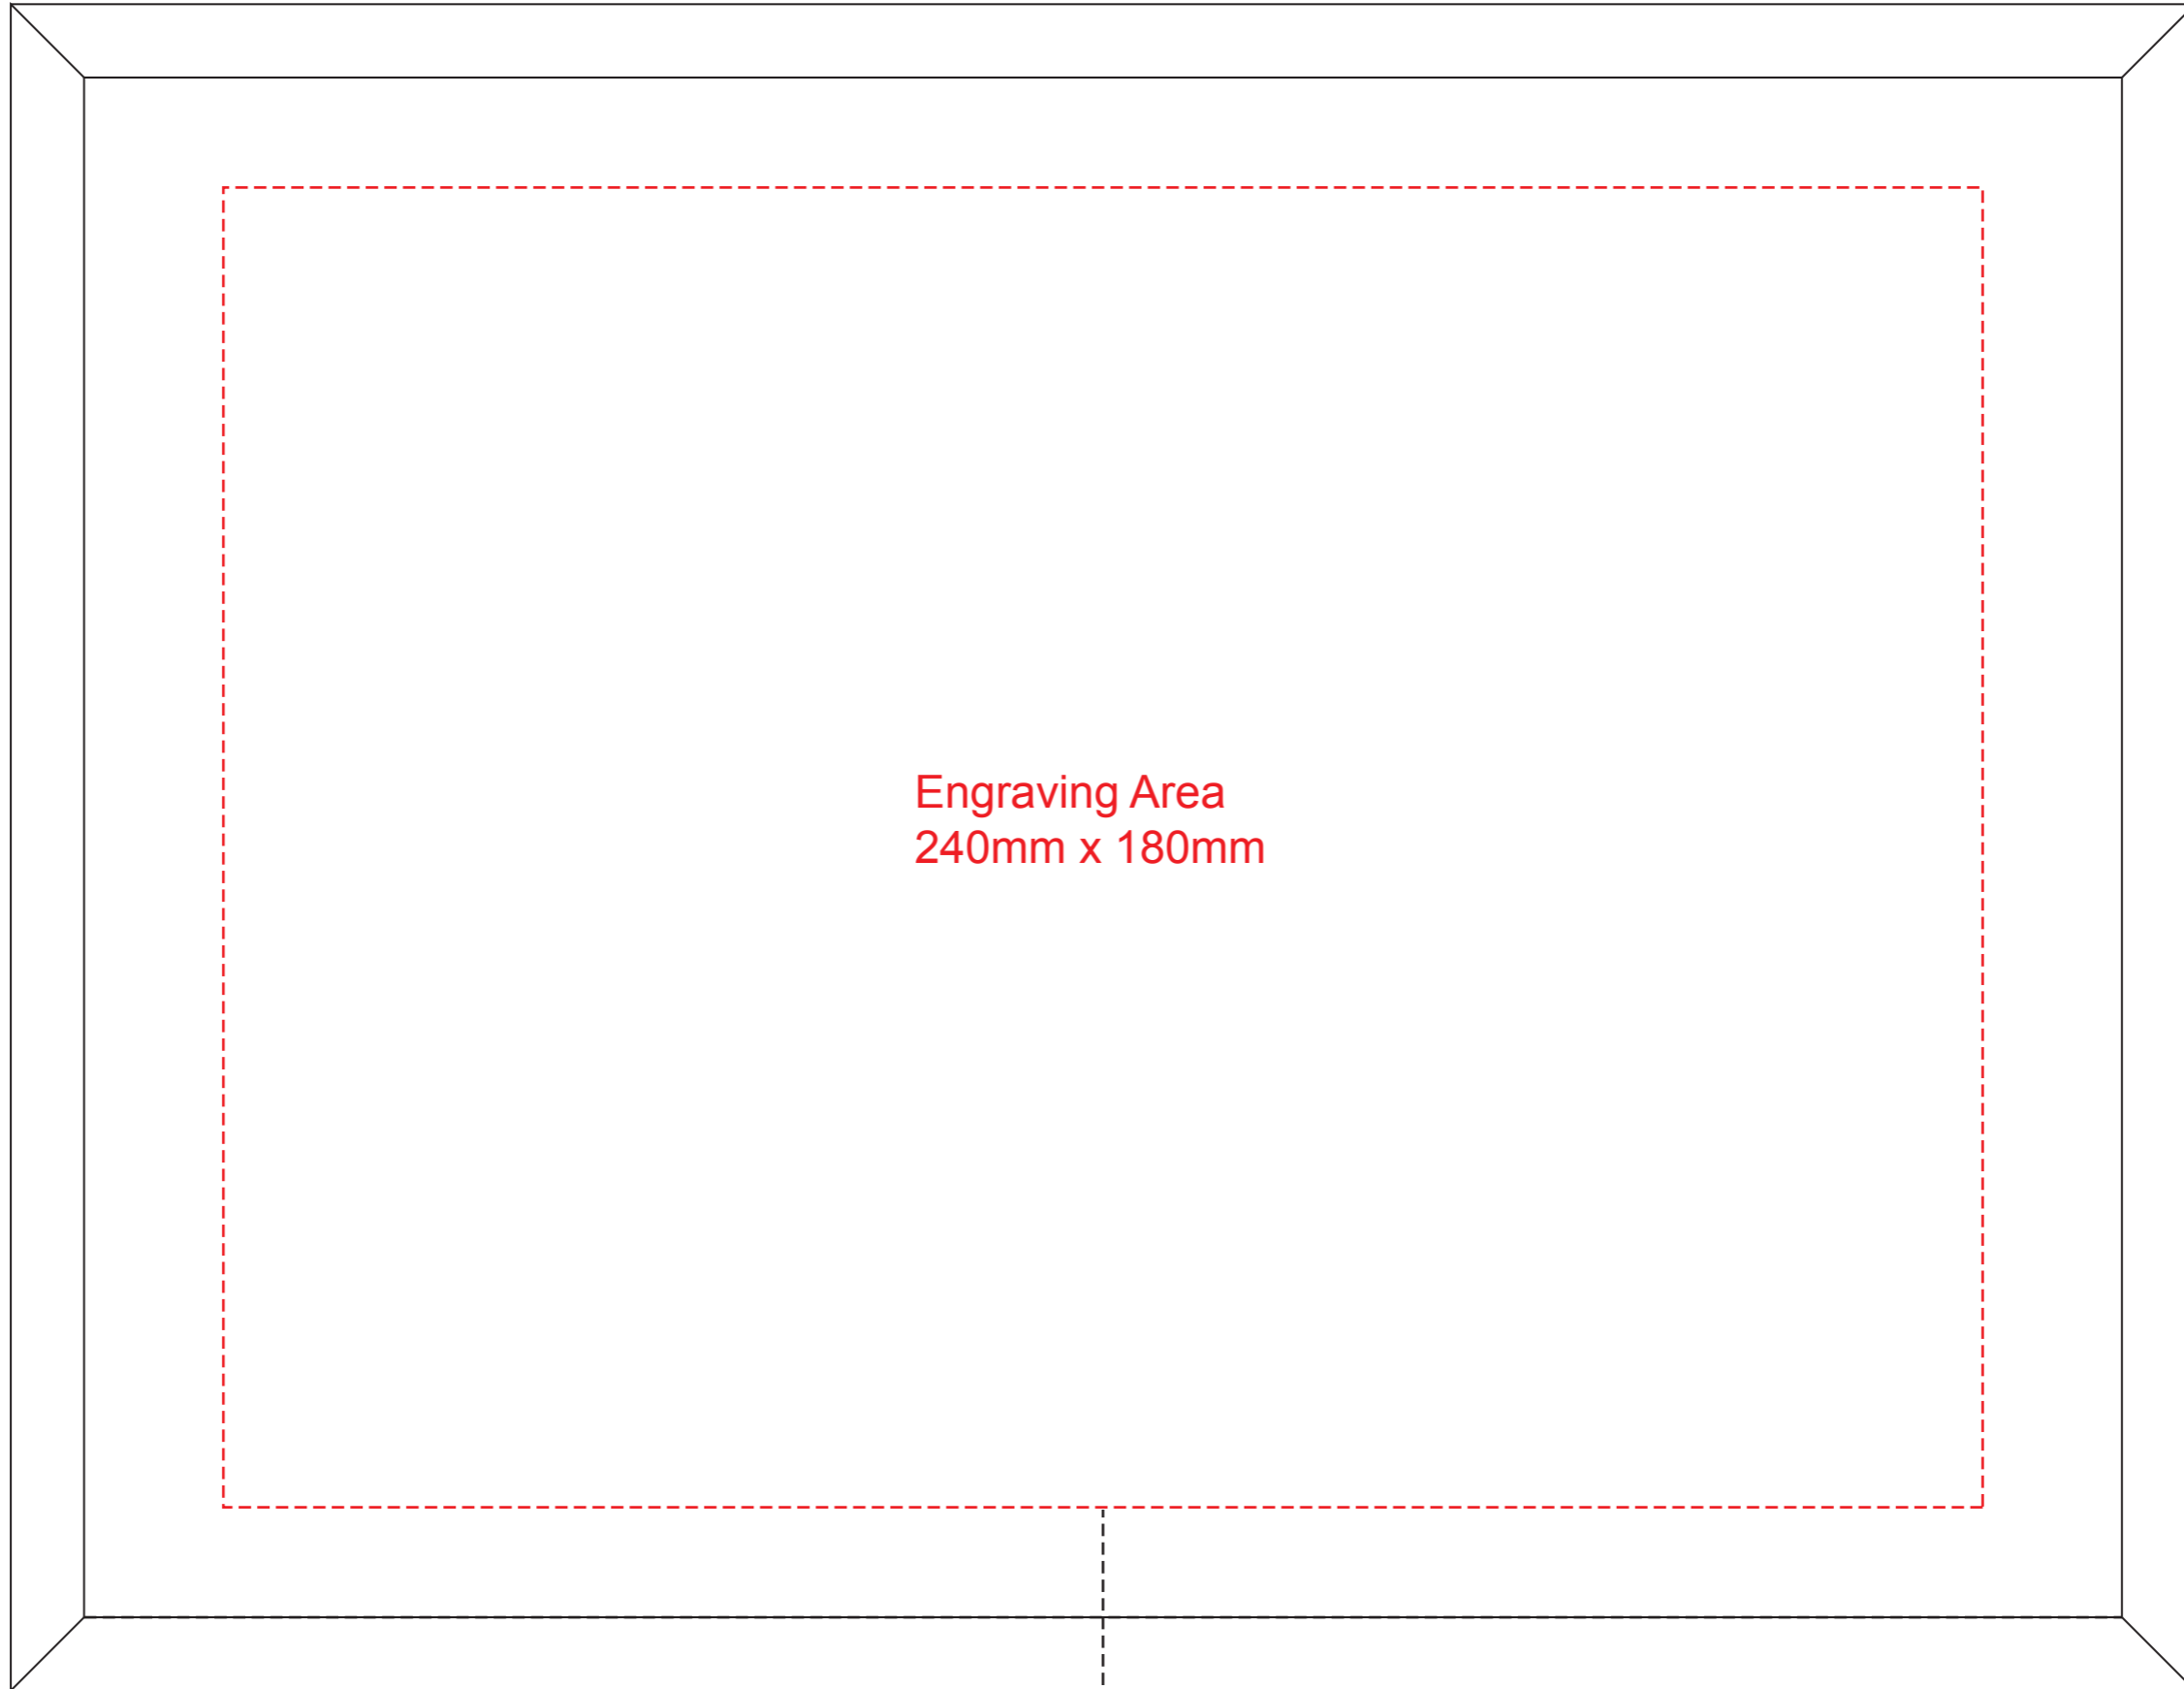

DY50

Engraving Area
240mm x 180mm