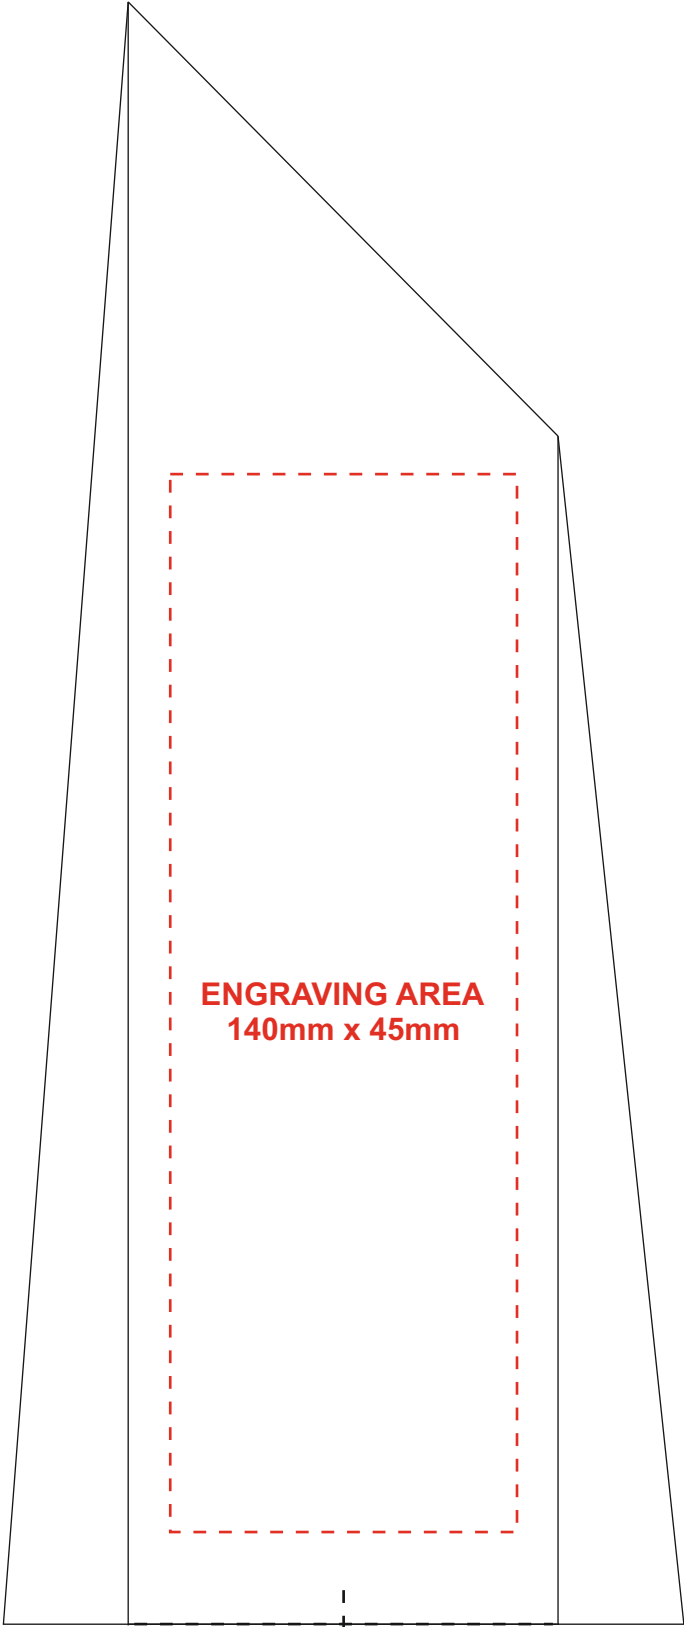

FC140

ENGRAVING AREA
140mm x 45mm