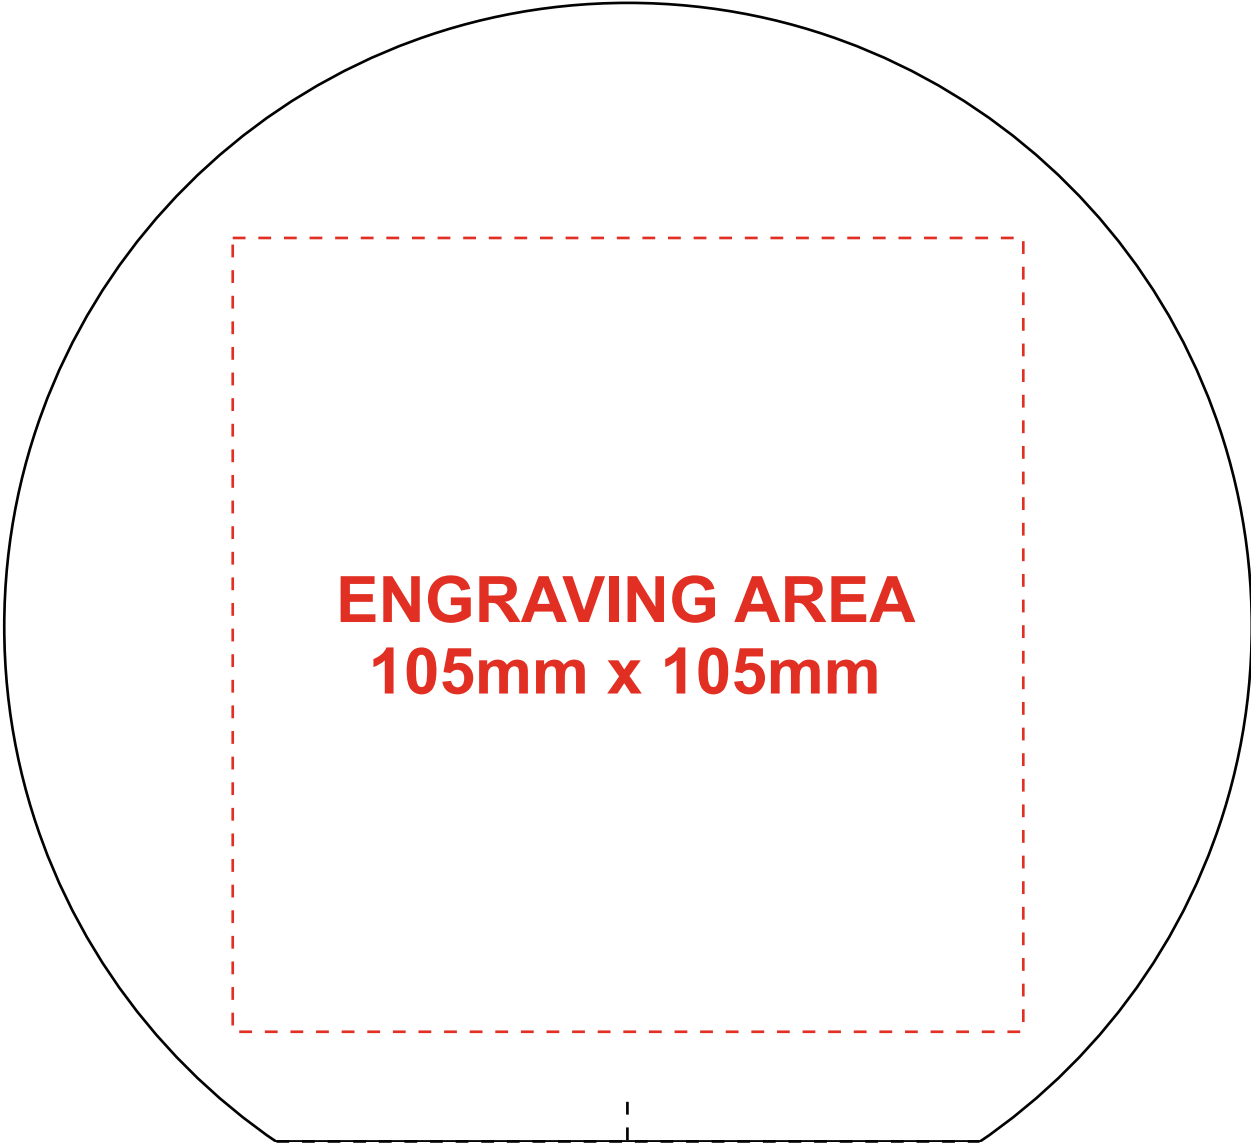

FC170

ENGRAVING AREA
105mm x 105mm