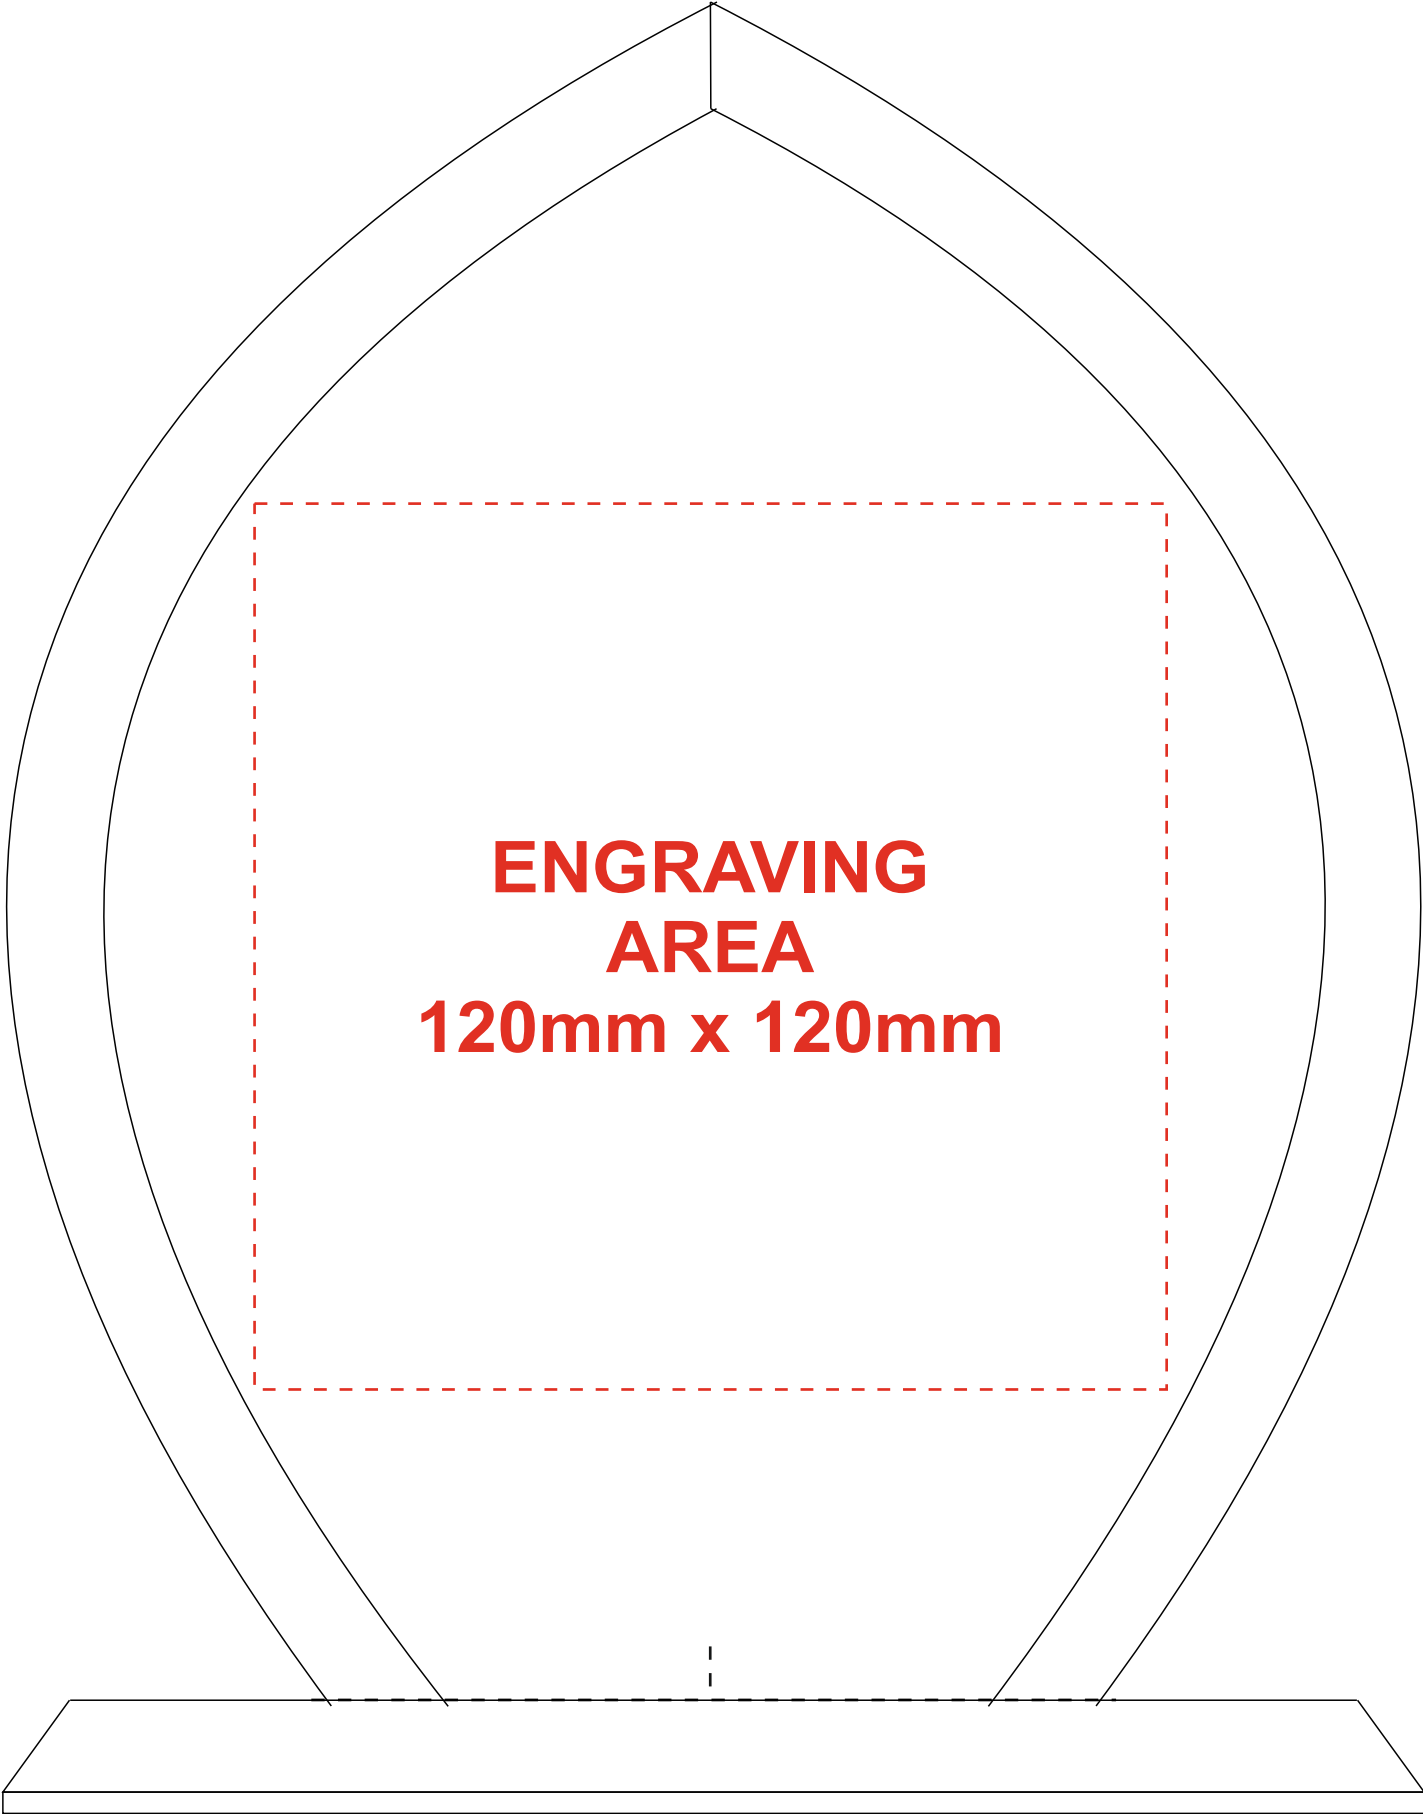

Fc174

**ENGRAVING
AREA
120mm x 120mm**