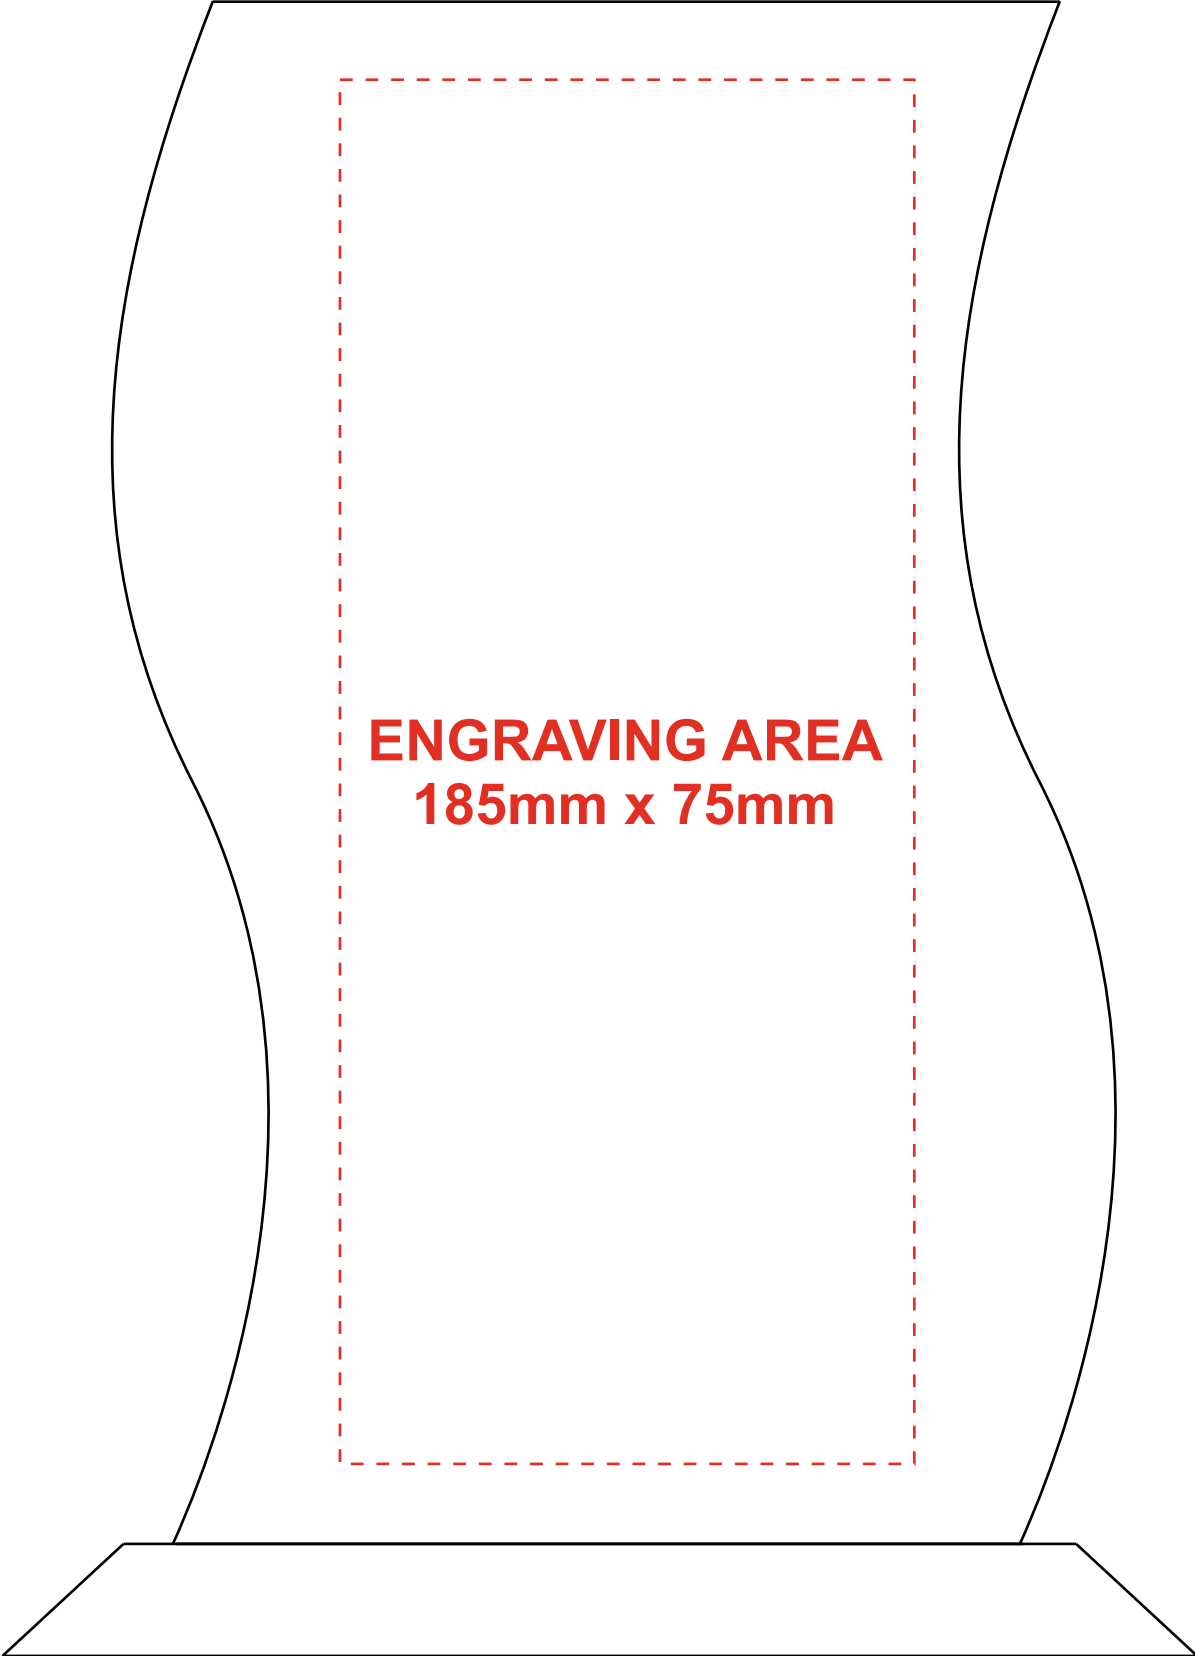

FC177

ENGRAVING AREA
185mm x 75mm