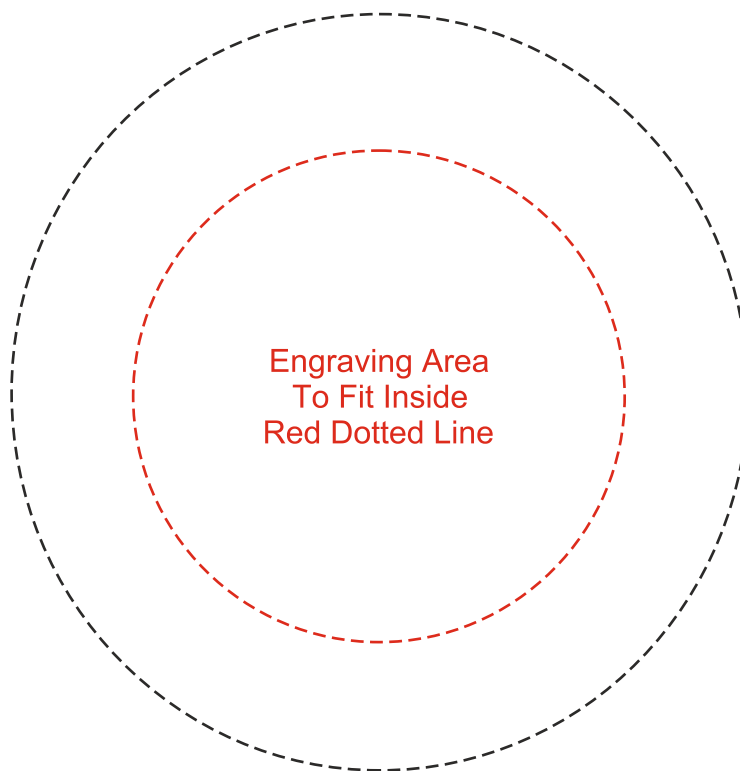

**GS18**

**POSITIONED ON REVERSE OF ITEM(S).**

**Artwork will appear face up, when looking at it from the top (as below).**

**FEET PRE-ATTACHED TO ITEM**

**LEAVE CODE OUTSIDE DOTTED BOX**