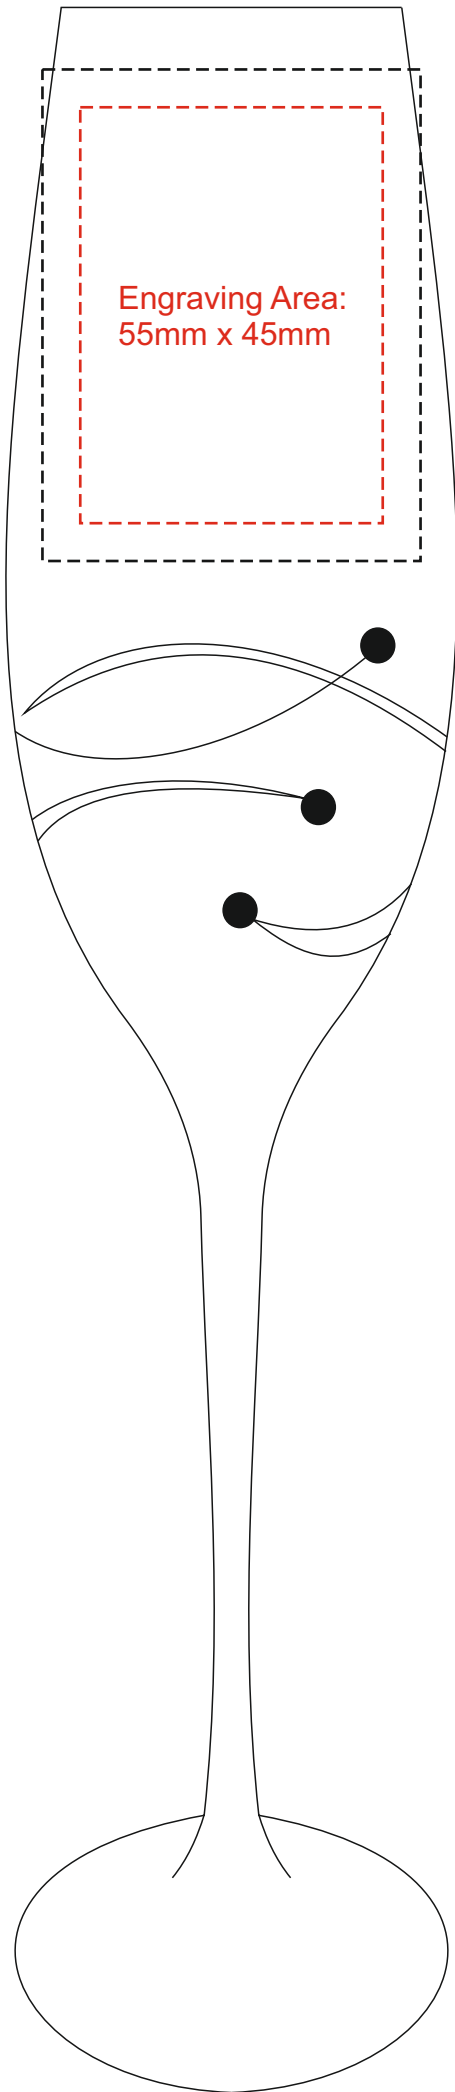

Engraving Area:
55mm x 45mm

Engraving Area:
55mm x 45mm

SL211 - Set of two items.