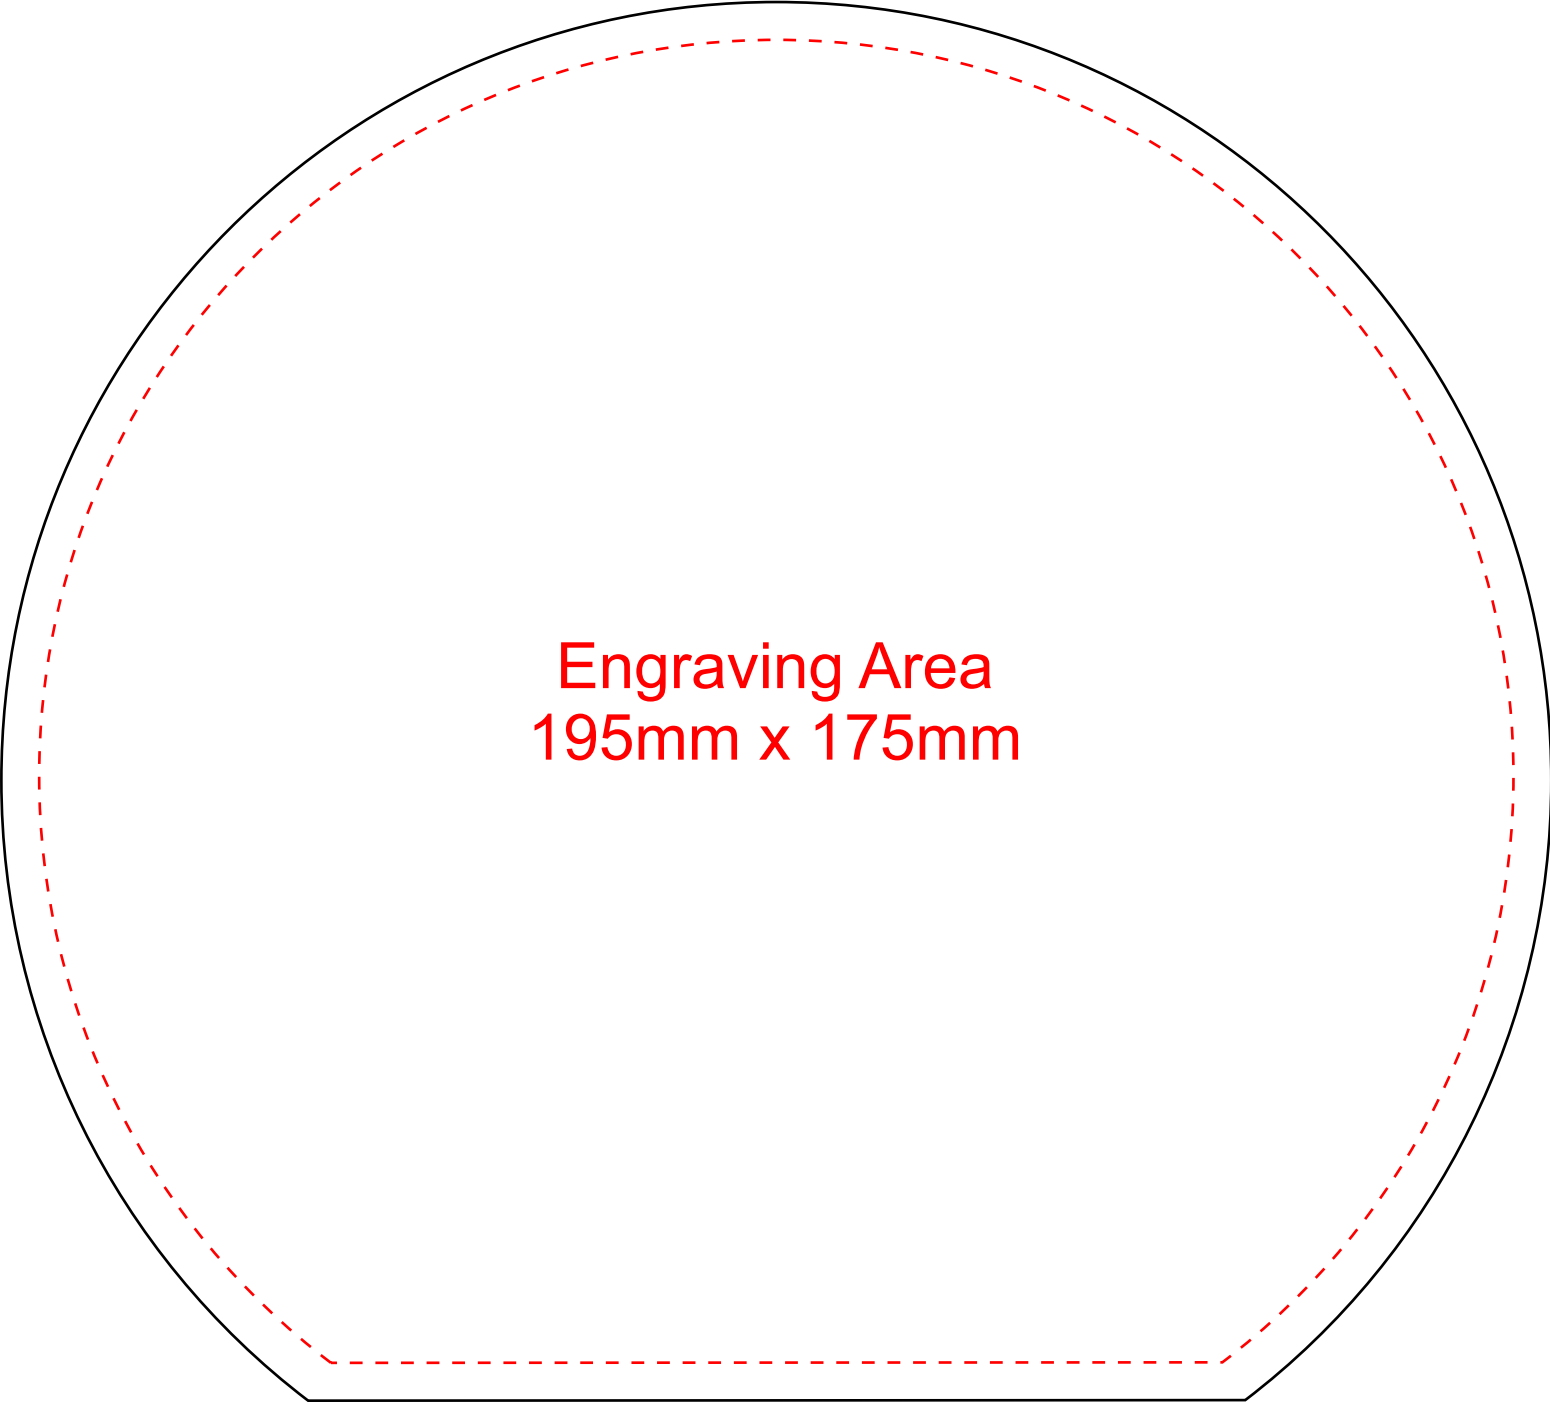

WOODEN AWARD:
No need to create or print stencil,
just send CorelDraw file by Email

SL908

Engraving Area
195mm x 175mm