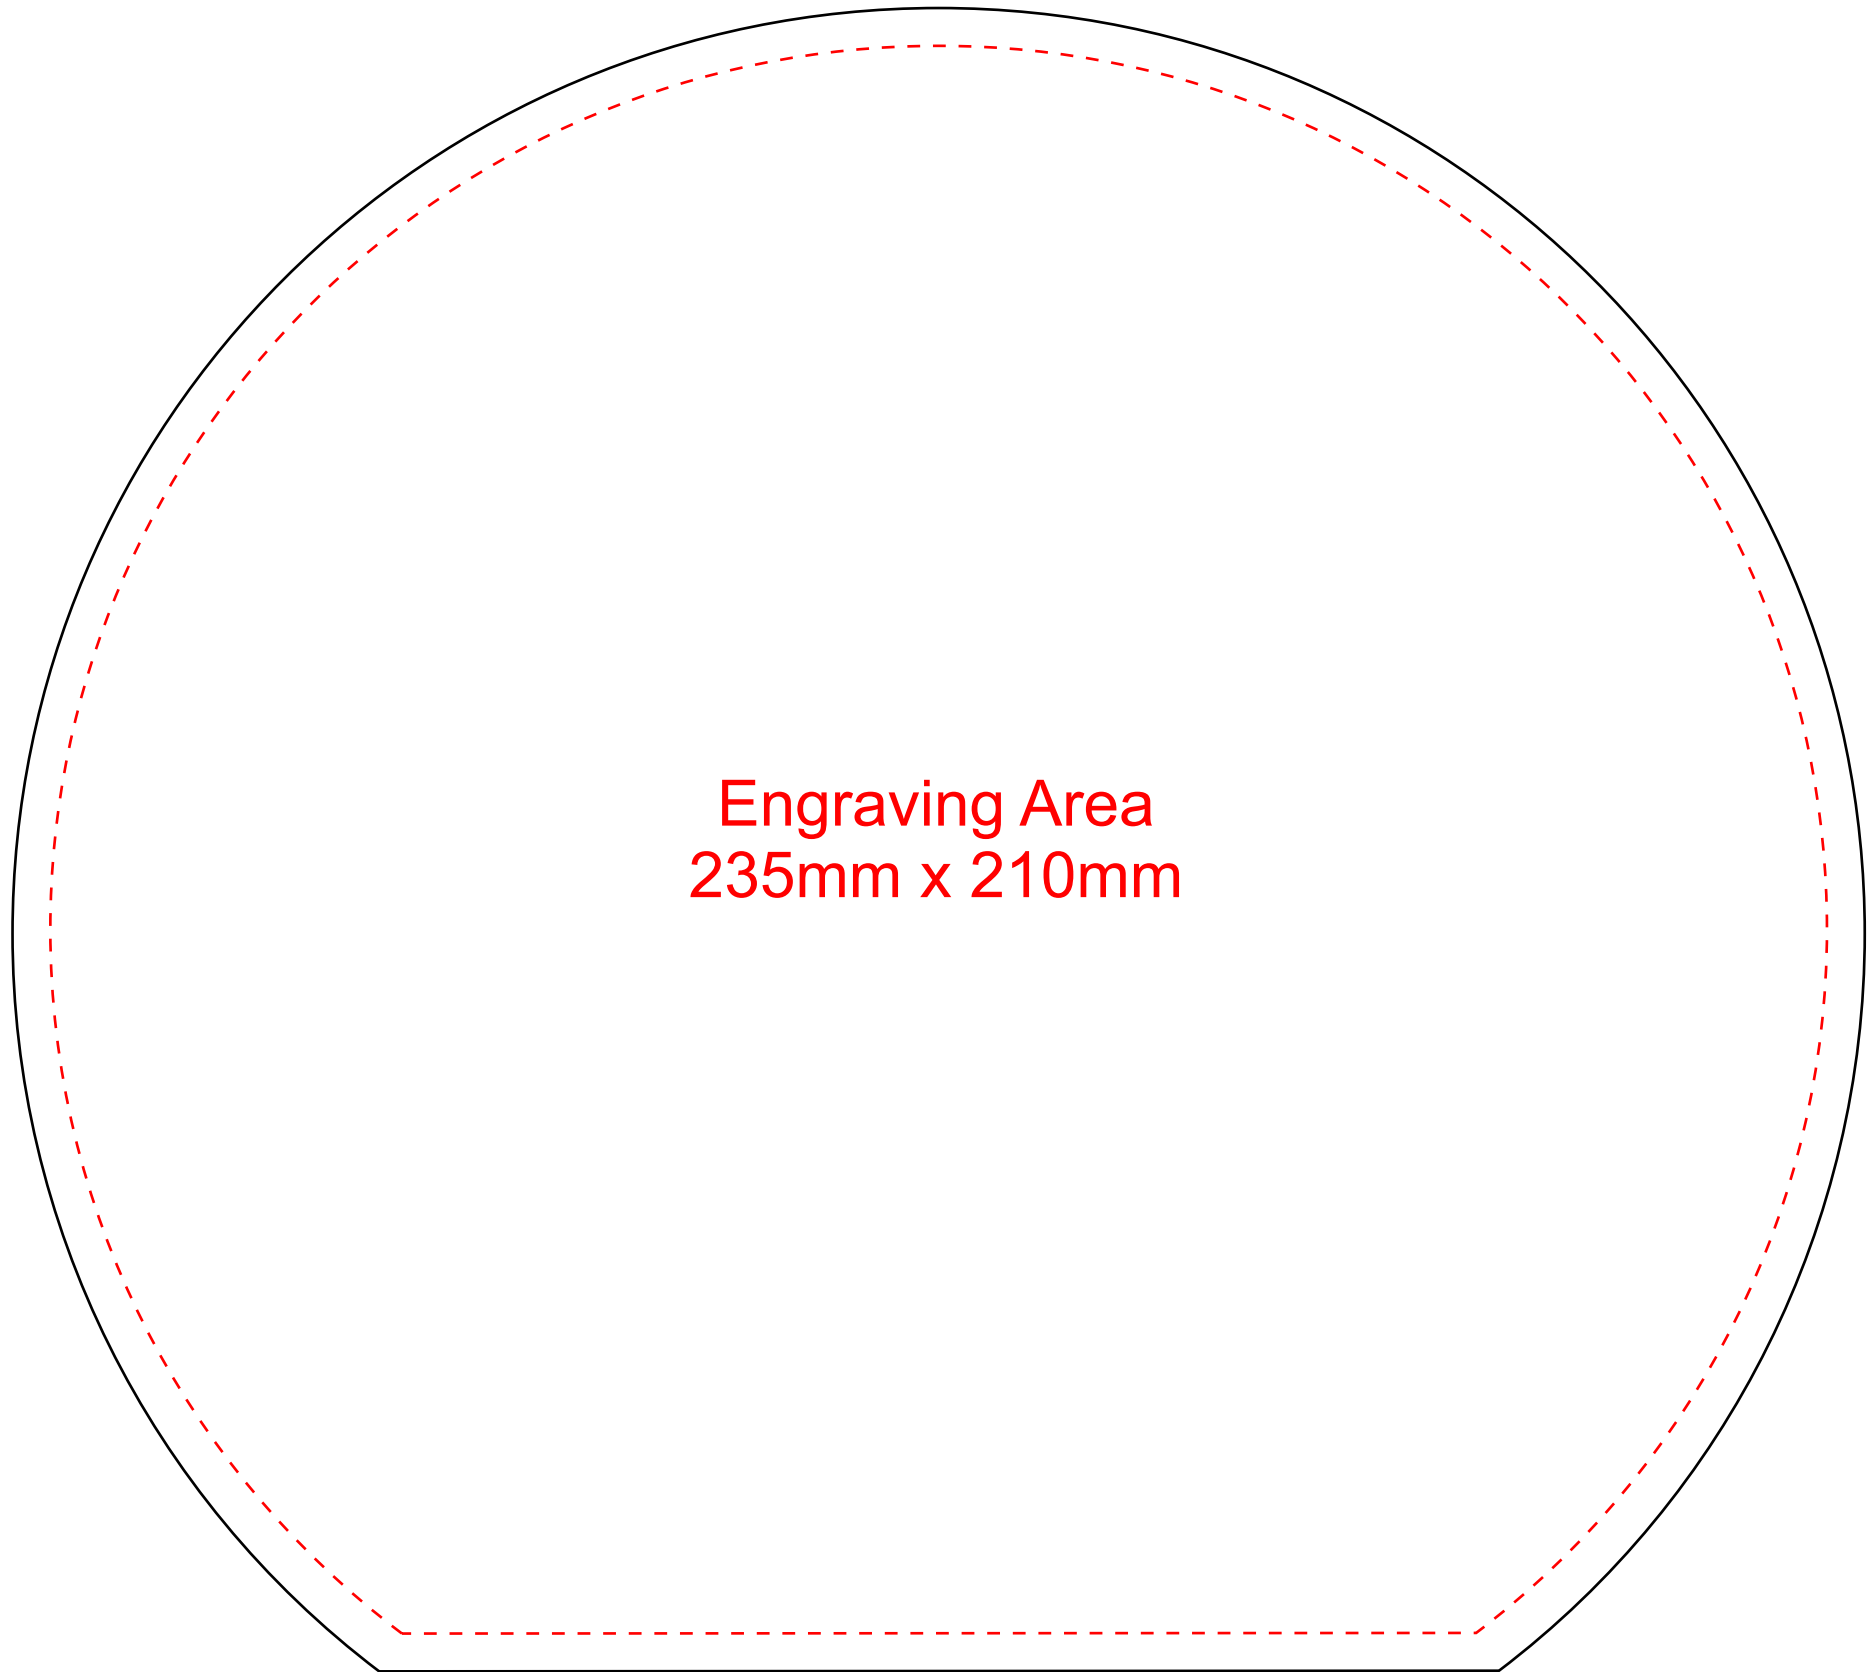

WOODEN AWARD:
No need to create or print stencil,
just send CorelDraw file by Email

SL909

Engraving Area
235mm x 210mm