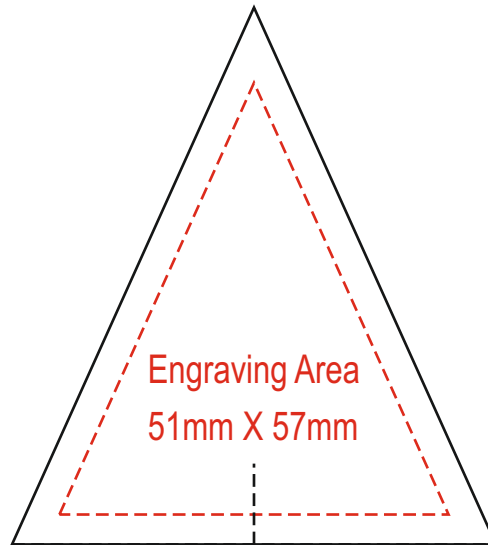

SY1006

POSITIONED ON REVERSE OF ITEM(S).

Artwork will appear face up, when looking at it from the top (as below).