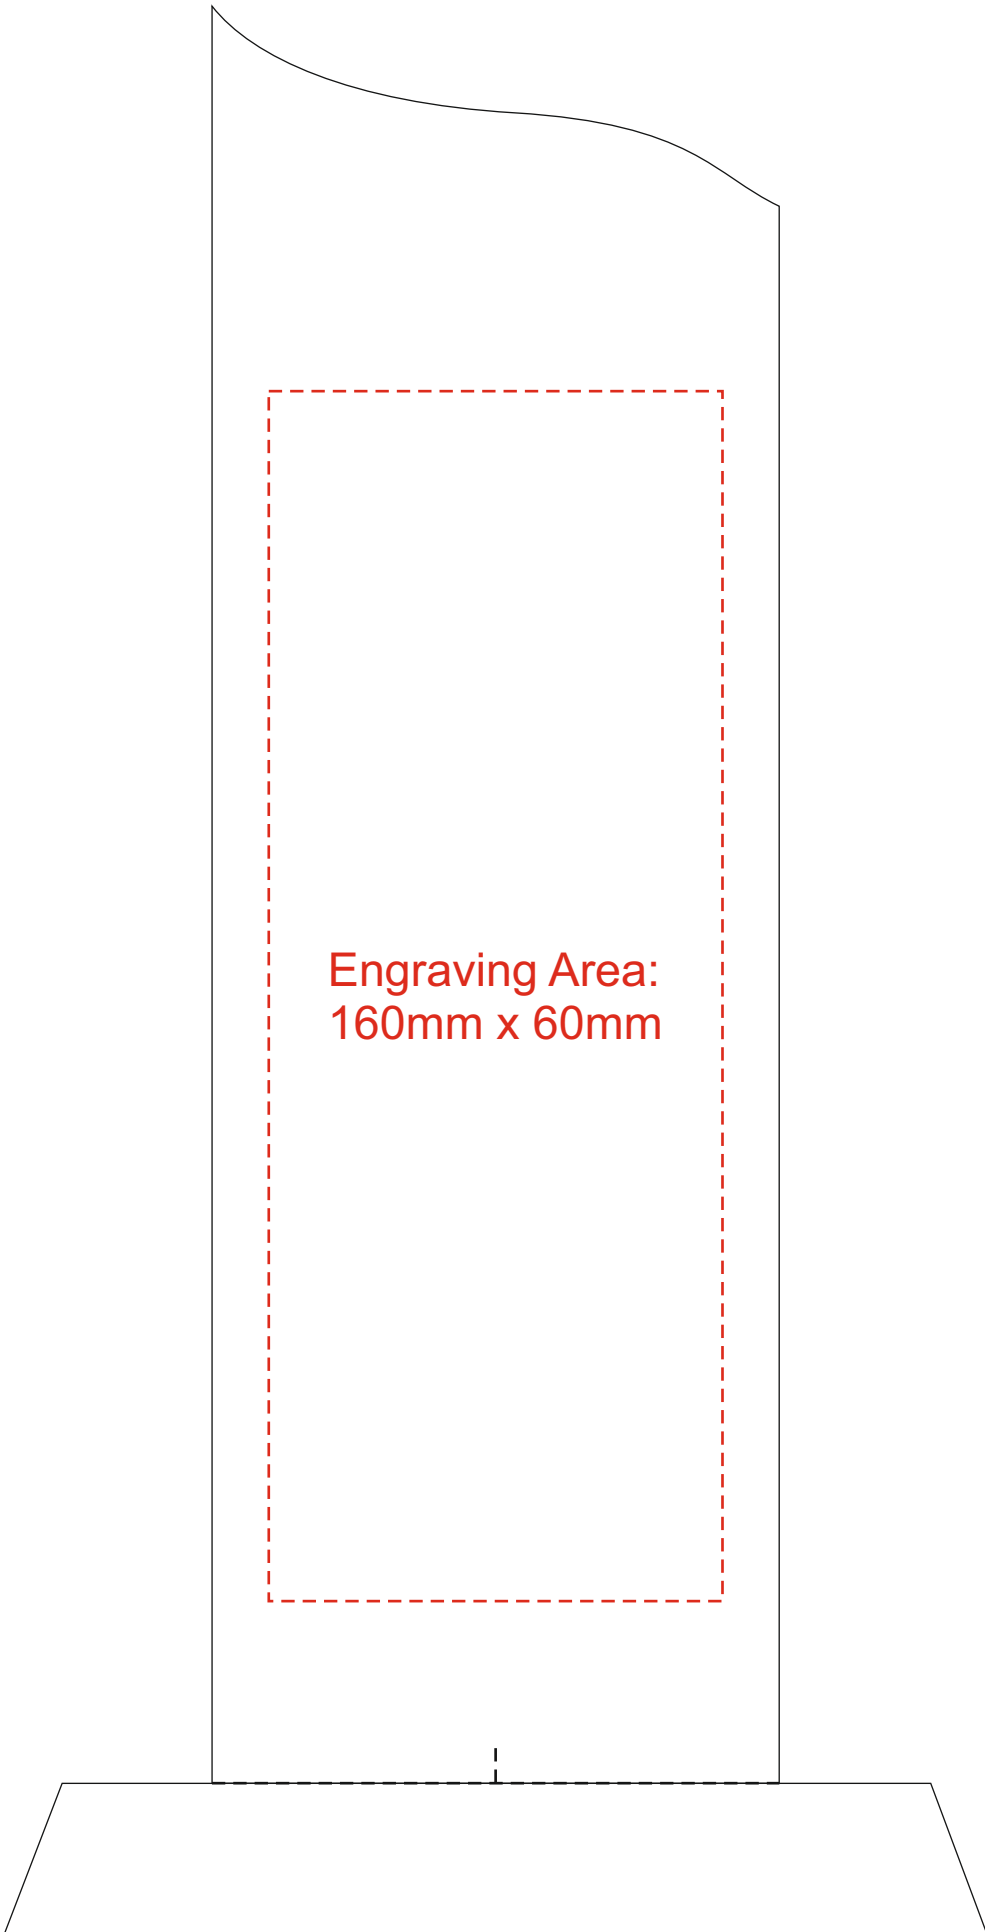

SY3061

**Engraving Area:
160mm x 60mm**