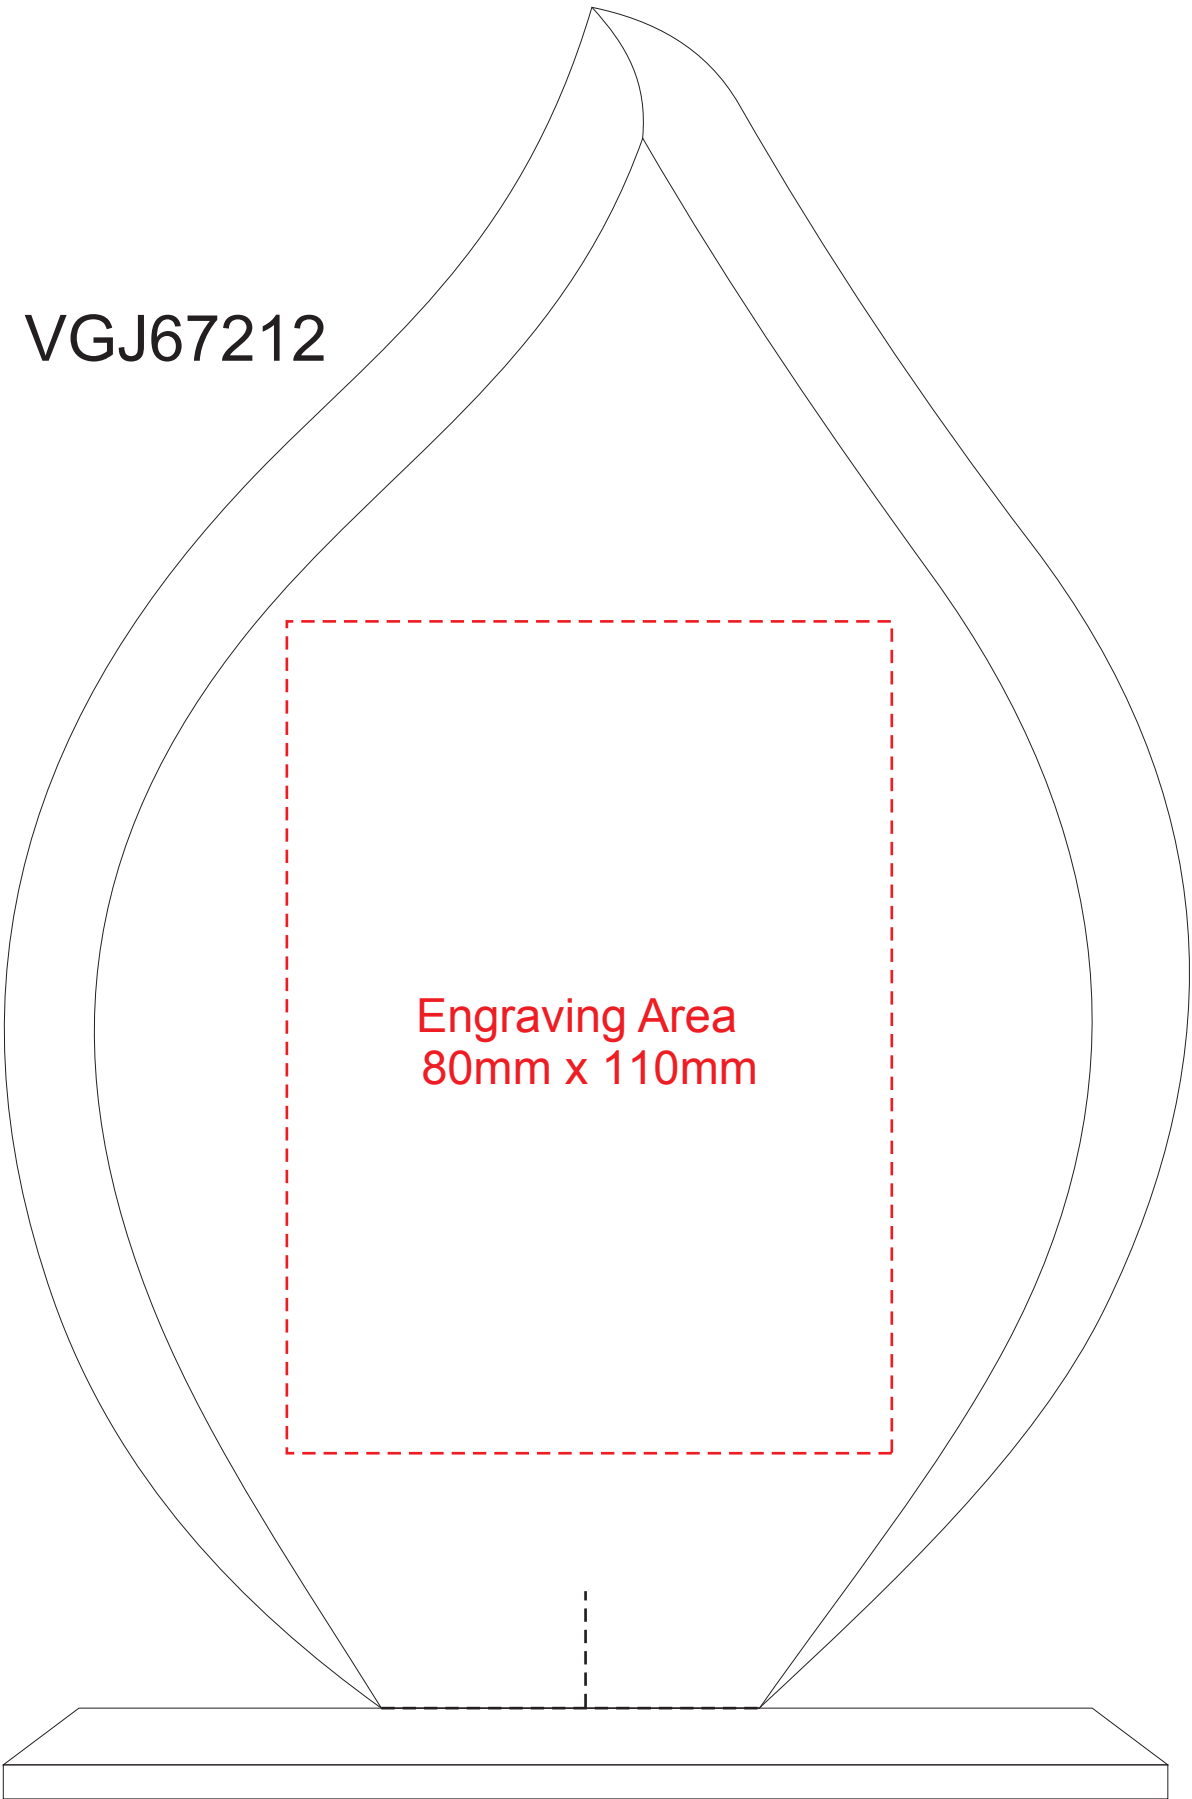

VGJ67212

Engraving Area
80mm x 110mm